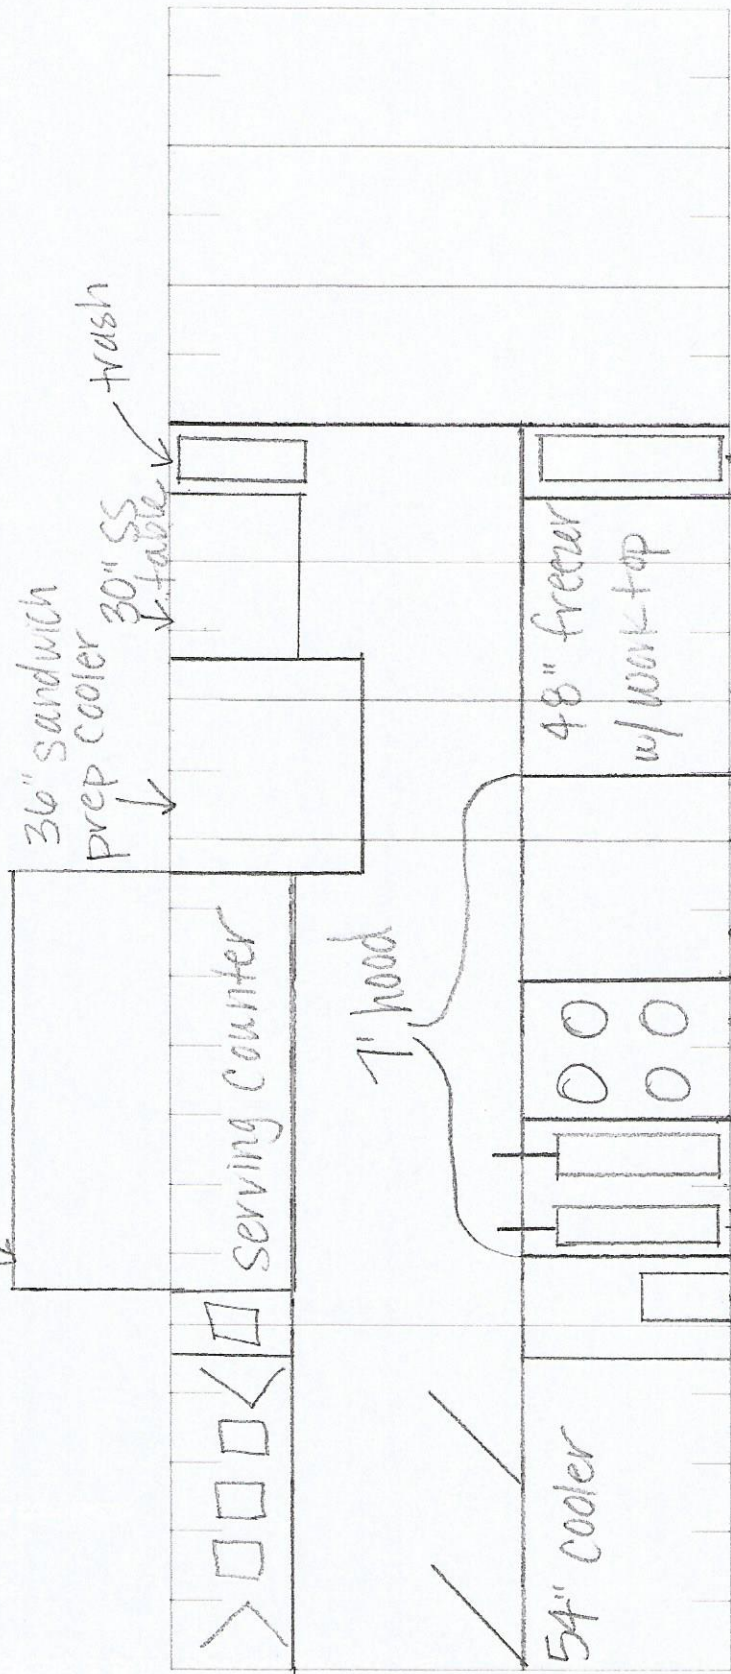

6' awning

P

D

Pete Haya 9/6/16
New Flavors

* Not to Scale

Range
(oven + 4 burner)
stove top